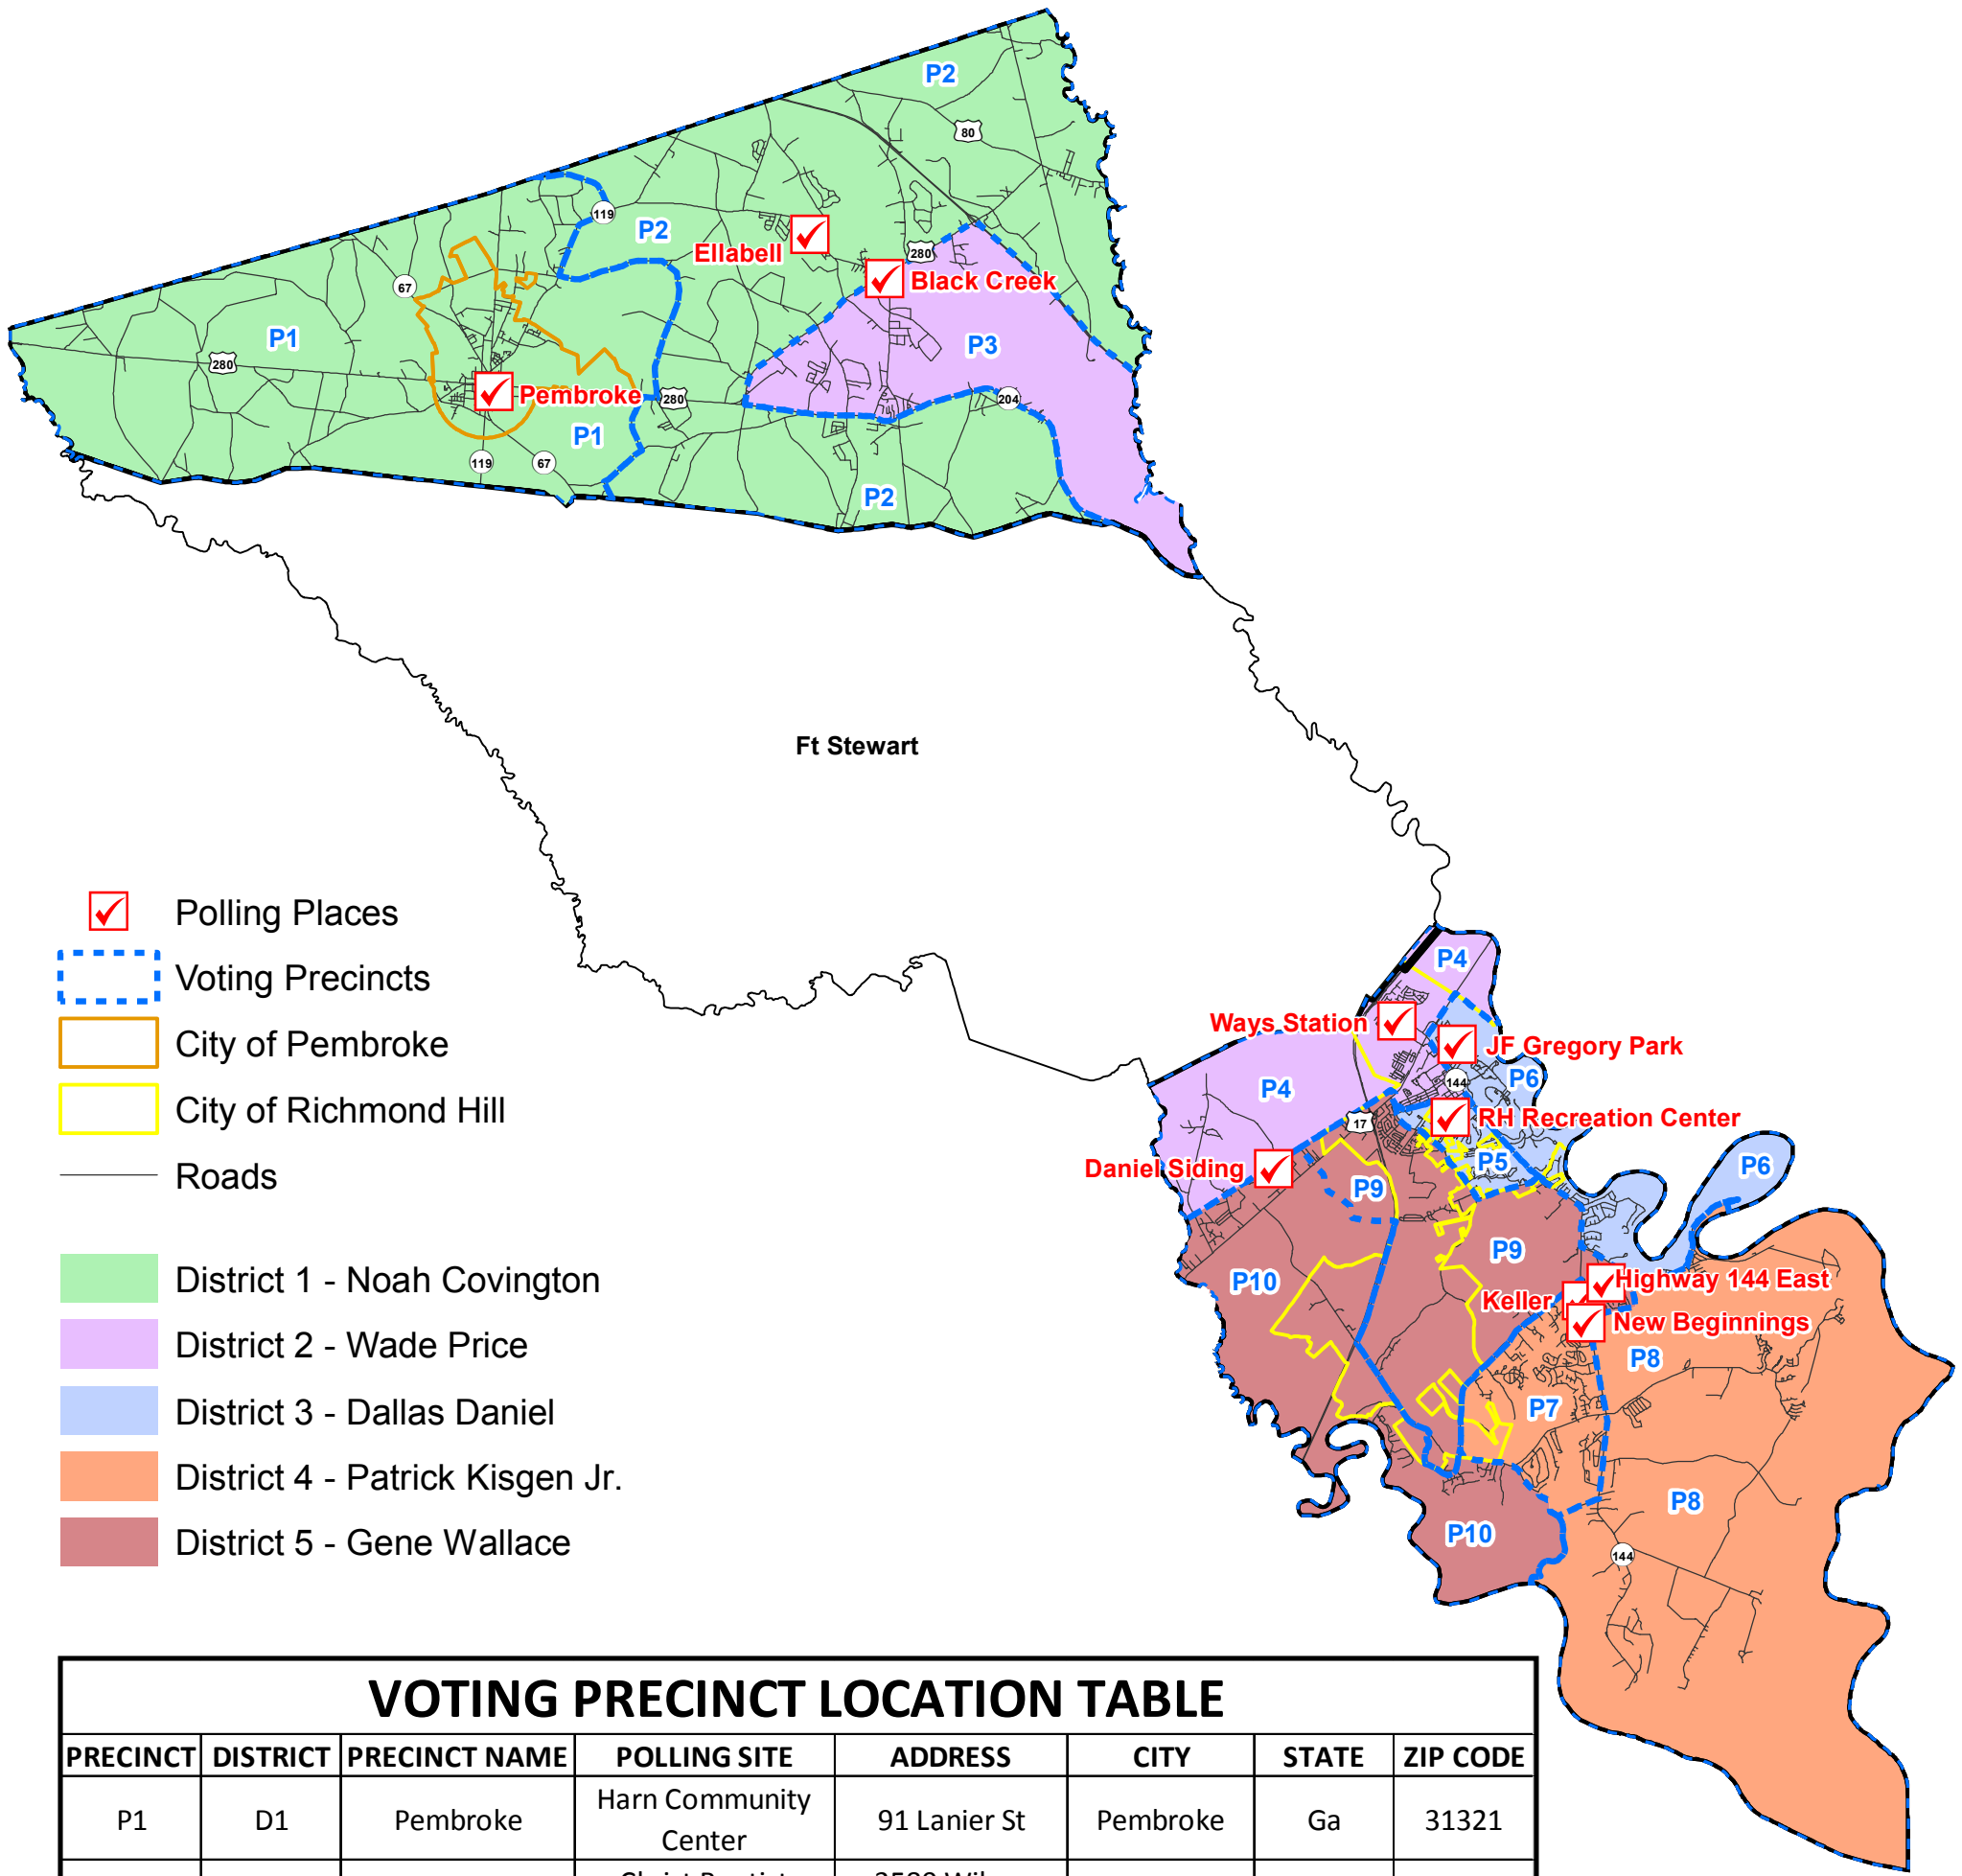

Bryan County Voter Precincts

- ☑ Polling Places
- Voting Precincts
- City of Pembroke
- City of Richmond Hill
- Roads
- District 1 - Noah Covington
- District 2 - Wade Price
- District 3 - Dallas Daniel
- District 4 - Patrick Kisgen Jr.
- District 5 - Gene Wallace